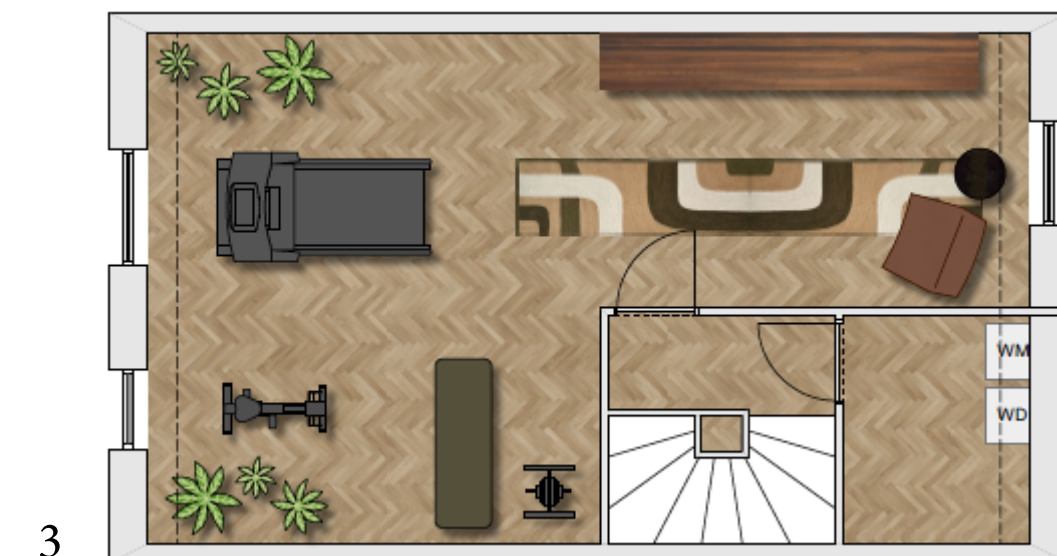

Building number 12 '4-level townhouse'

Interior design: Laura Walther

Ground floor

Concept

Classical architecture combined with soft colors and natural materials such as wood creates a sense of luxury and harmony with nature. Rich textiles and Dutch design contribute to an elegant, comfortable ambiance, ideal for modern families seeking a timeless living environment.

Floor

Building number 18 '3-level townhouse'

Interior design: Laura Walther

Ground floor

Concept

Beauve blends classical architecture with fresh colors and blue accents inspired by nature. Organic shapes and fabrics enhance the style, adding character and creating harmony. Dutch design brings a touch of elegance, making it perfect for modern families seeking a sophisticated living environment.

Floor