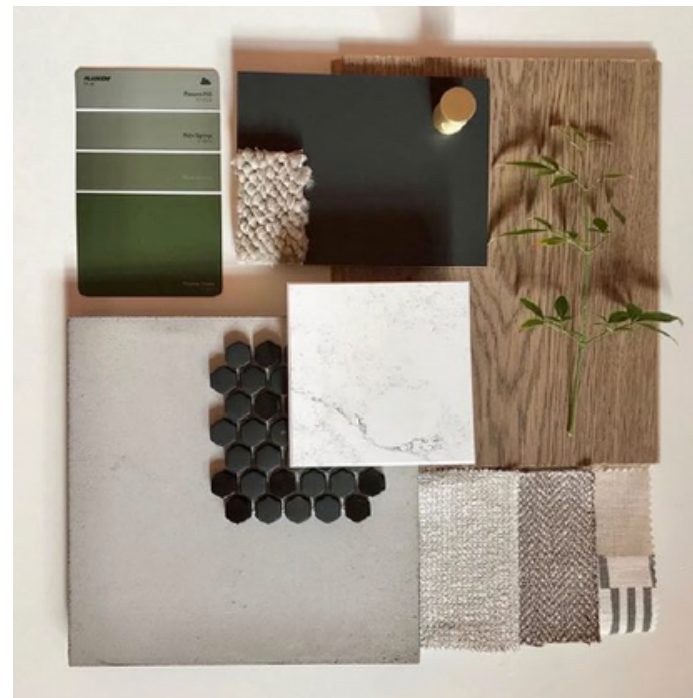

Building number 12 '4-level townhouse'

Interior design: Laura Walther

Ground floor

Concept

Classical architecture combined with soft colors and natural materials such as wood creates a sense of luxury and harmony with nature. Rich textiles and Dutch design contribute to an elegant, comfortable ambiance, ideal for modern families seeking a timeless living environment.

Floor

Building number 18 '3-level townhouse'

Interior design: Laura Walther

Ground floor

Concept

Beauve blends classical architecture with fresh colors and blue accents inspired by nature. Organic shapes and fabrics enhance the style, adding character and creating harmony. Dutch design brings a touch of elegance, making it perfect for modern families seeking a sophisticated living environment.

Floor