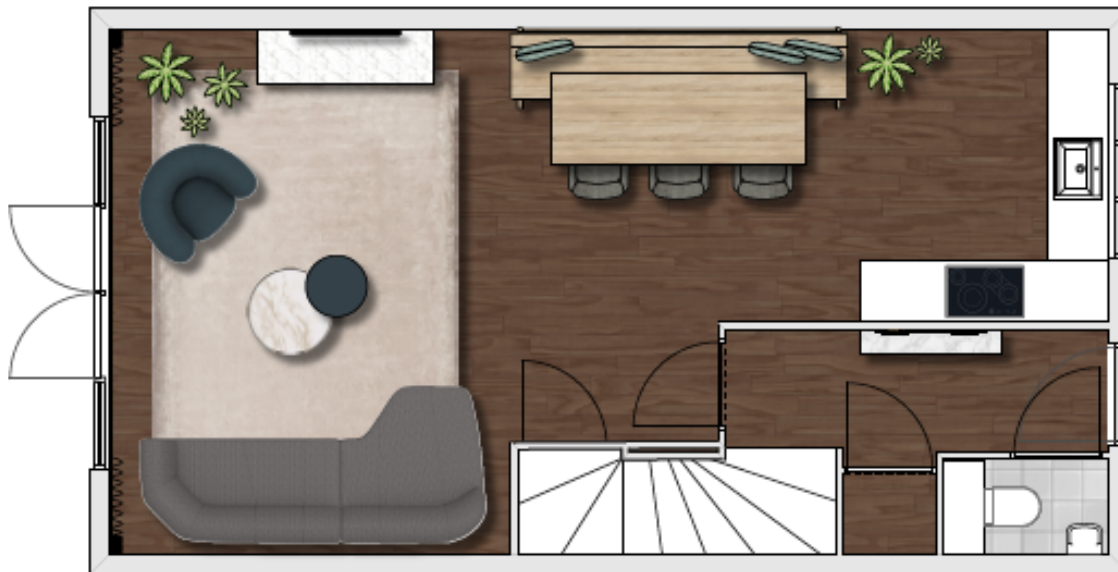

Building number 12 '4-level townhouse'

Interior design: Laura Walther

Ground floor

Concept

Classical architecture combined with soft colors and natural materials such as wood creates a sense of luxury and harmony with nature. Rich textiles and Dutch design contribute to an elegant, comfortable ambiance, ideal for modern families seeking a timeless living environment.

Floor

Building number 18 '3-level townhouse'

Interior design: Laura Walther

Ground floor

Concept

Beauve blends classical architecture with fresh colors and blue accents inspired by nature. Organic shapes and fabrics enhance the style, adding character and creating harmony. Dutch design brings a touch of elegance, making it perfect for modern families seeking a sophisticated living environment.

Floor