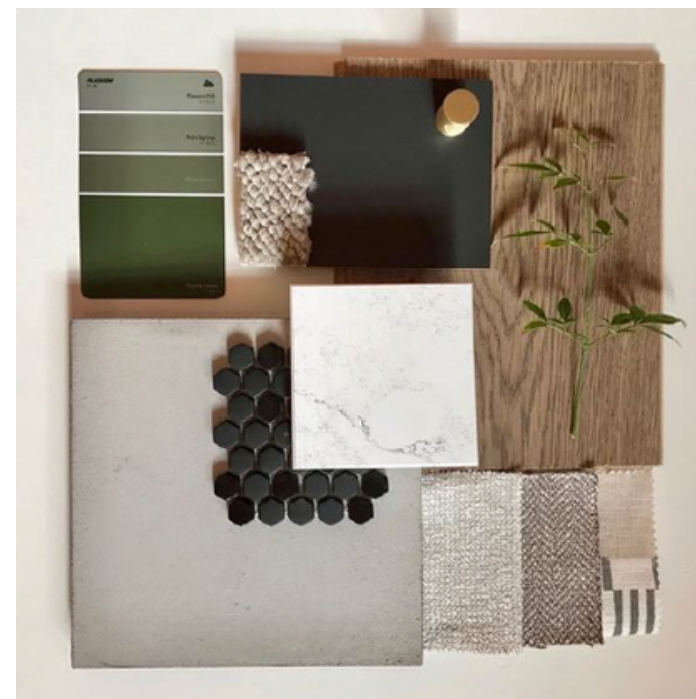

Building number 12 '4-level townhouse'

Interior design: Laura Walther

Ground floor

Concept

Classical architecture combined with soft colors and natural materials such as wood creates a sense of luxury and harmony with nature. Rich textiles and Dutch design contribute to an elegant, comfortable ambiance, ideal for modern families seeking a timeless living environment.

Floor

Building number 18 '3-level townhouse'

Interior design: Laura Walther

Ground floor

Concept

Beauve blends classical architecture with fresh colors and blue accents inspired by nature. Organic shapes and fabrics enhance the style, adding character and creating harmony. Dutch design brings a touch of elegance, making it perfect for modern families seeking a sophisticated living environment.

Floor